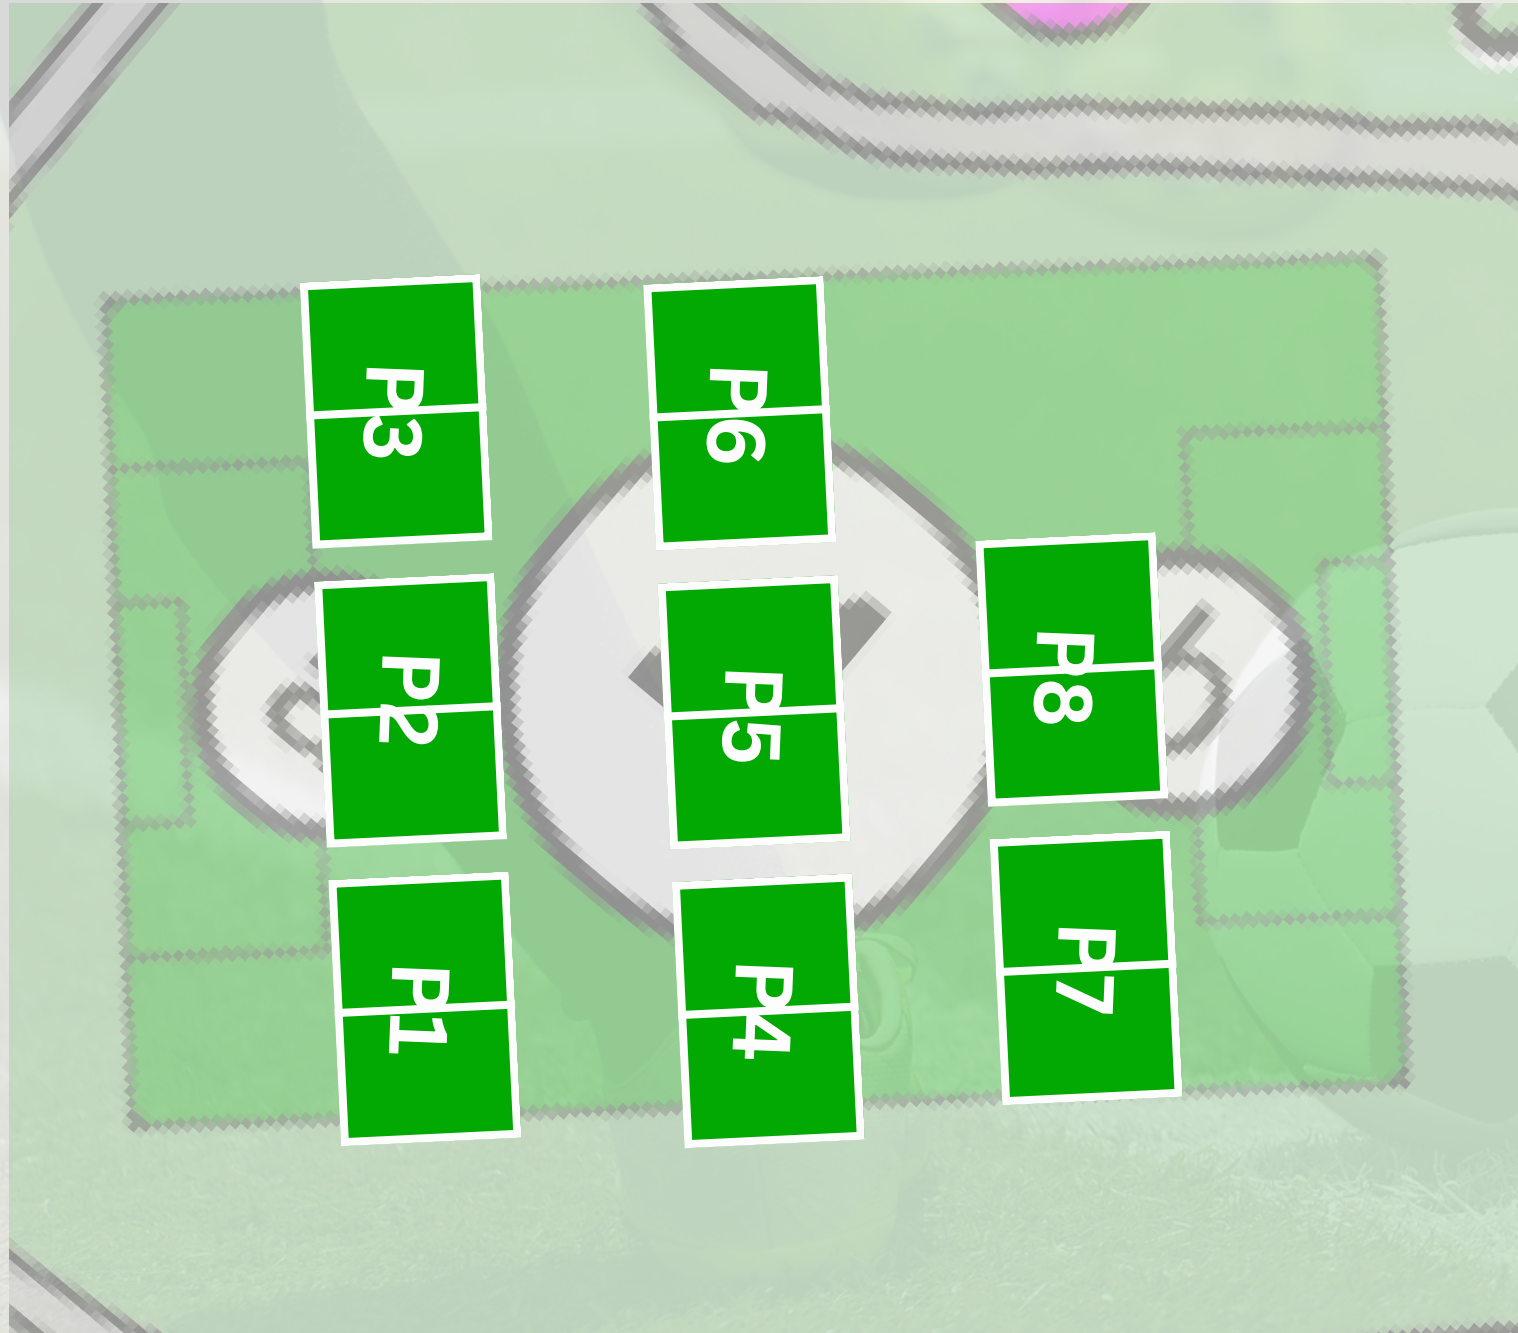

LOCATION - CENTRAL PARK PLAYING GROUPS

- When arriving at the field, go to your specific session location. Have your child go to the coaches in center of the playing area.
- Please stay on the outside of the playing area, this gives the kids space, and coaches a more visible outline of the playing area.
- Coaches will be wearing the Adidas pinnie.