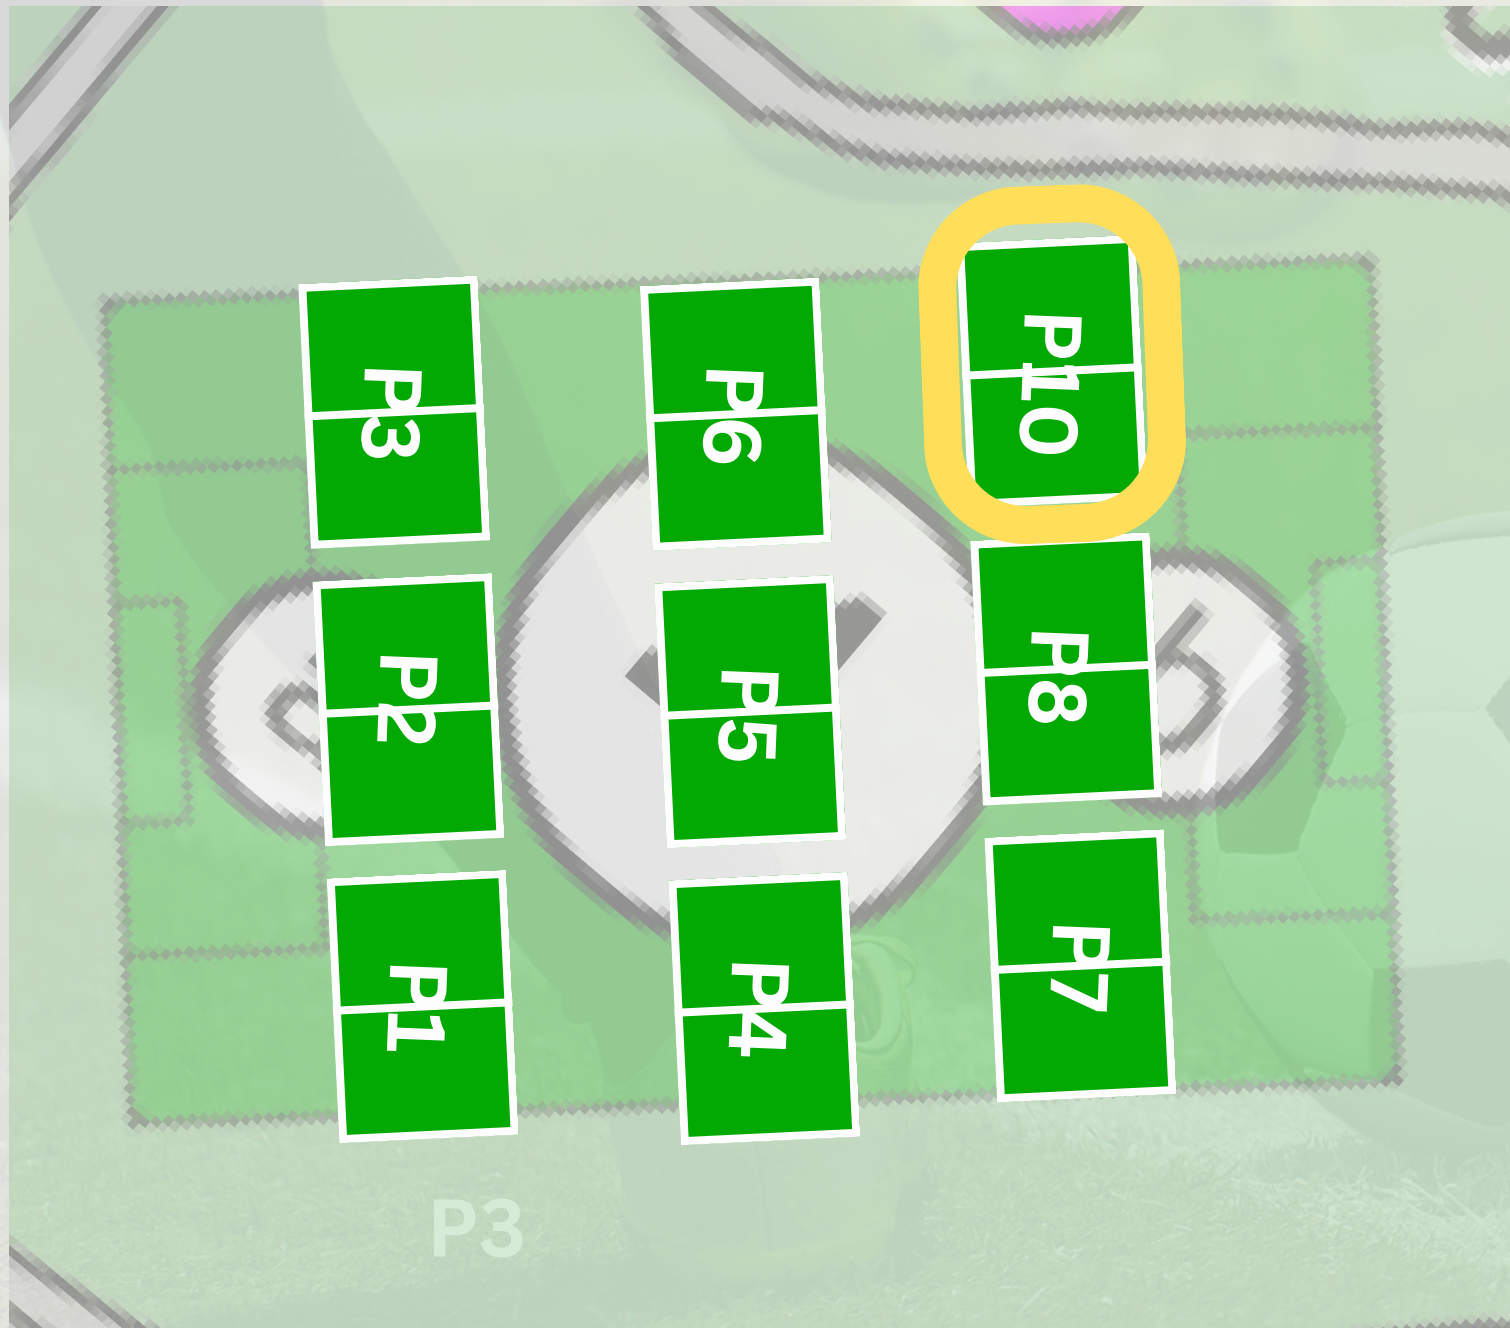

LOCATION - CENTRAL PARK PLAYING AREA

- Sessions take place on Field 4 at Central Park.
- Every group is named so it matches that of a specific session location at Field 4.
- Players coming from Weibel on Saturdays, your group name matches a playing location at Central Park.

LOCATION - CENTRAL PARK PLAYING GROUPS

- When arriving at the field, go to your specific session location. Have your child go to the coaches in center of the playing area.
- Please stay on the outside of the playing area, this gives the kids space, and coaches a more visible outline of the playing area.
- Coaches will be wearing the Adidas pinnie.

LOCATION - WEIBEL PLAYING AREA

- Sessions take place on the back field.
- Every group is named so it matches that of a specific session location within the back field.

LOCATION - LEITCH PLAYING GROUPS

- When arriving at the field, go to your specific session location. Have your child go to the coaches in center of the playing area.
- Please stay on the outside of the playing area, this gives the kids space, and coaches a more visible outline of the playing area.
- Coaches will be wearing the Adidas pinnie.
- Please respect the playing area during other times

LOCATION - CENTRAL PARK PLAYING GROUPS (SATURDAY)

- When arriving at the field, go to your specific session location. Have your child go to the coaches in center of the playing area.
- Please stay on the outside of the playing area, this gives the kids space, and coaches a more visible outline of the playing area.
- Coaches will be wearing the Adidas pinnie.
- Weibel will be added next to P8.